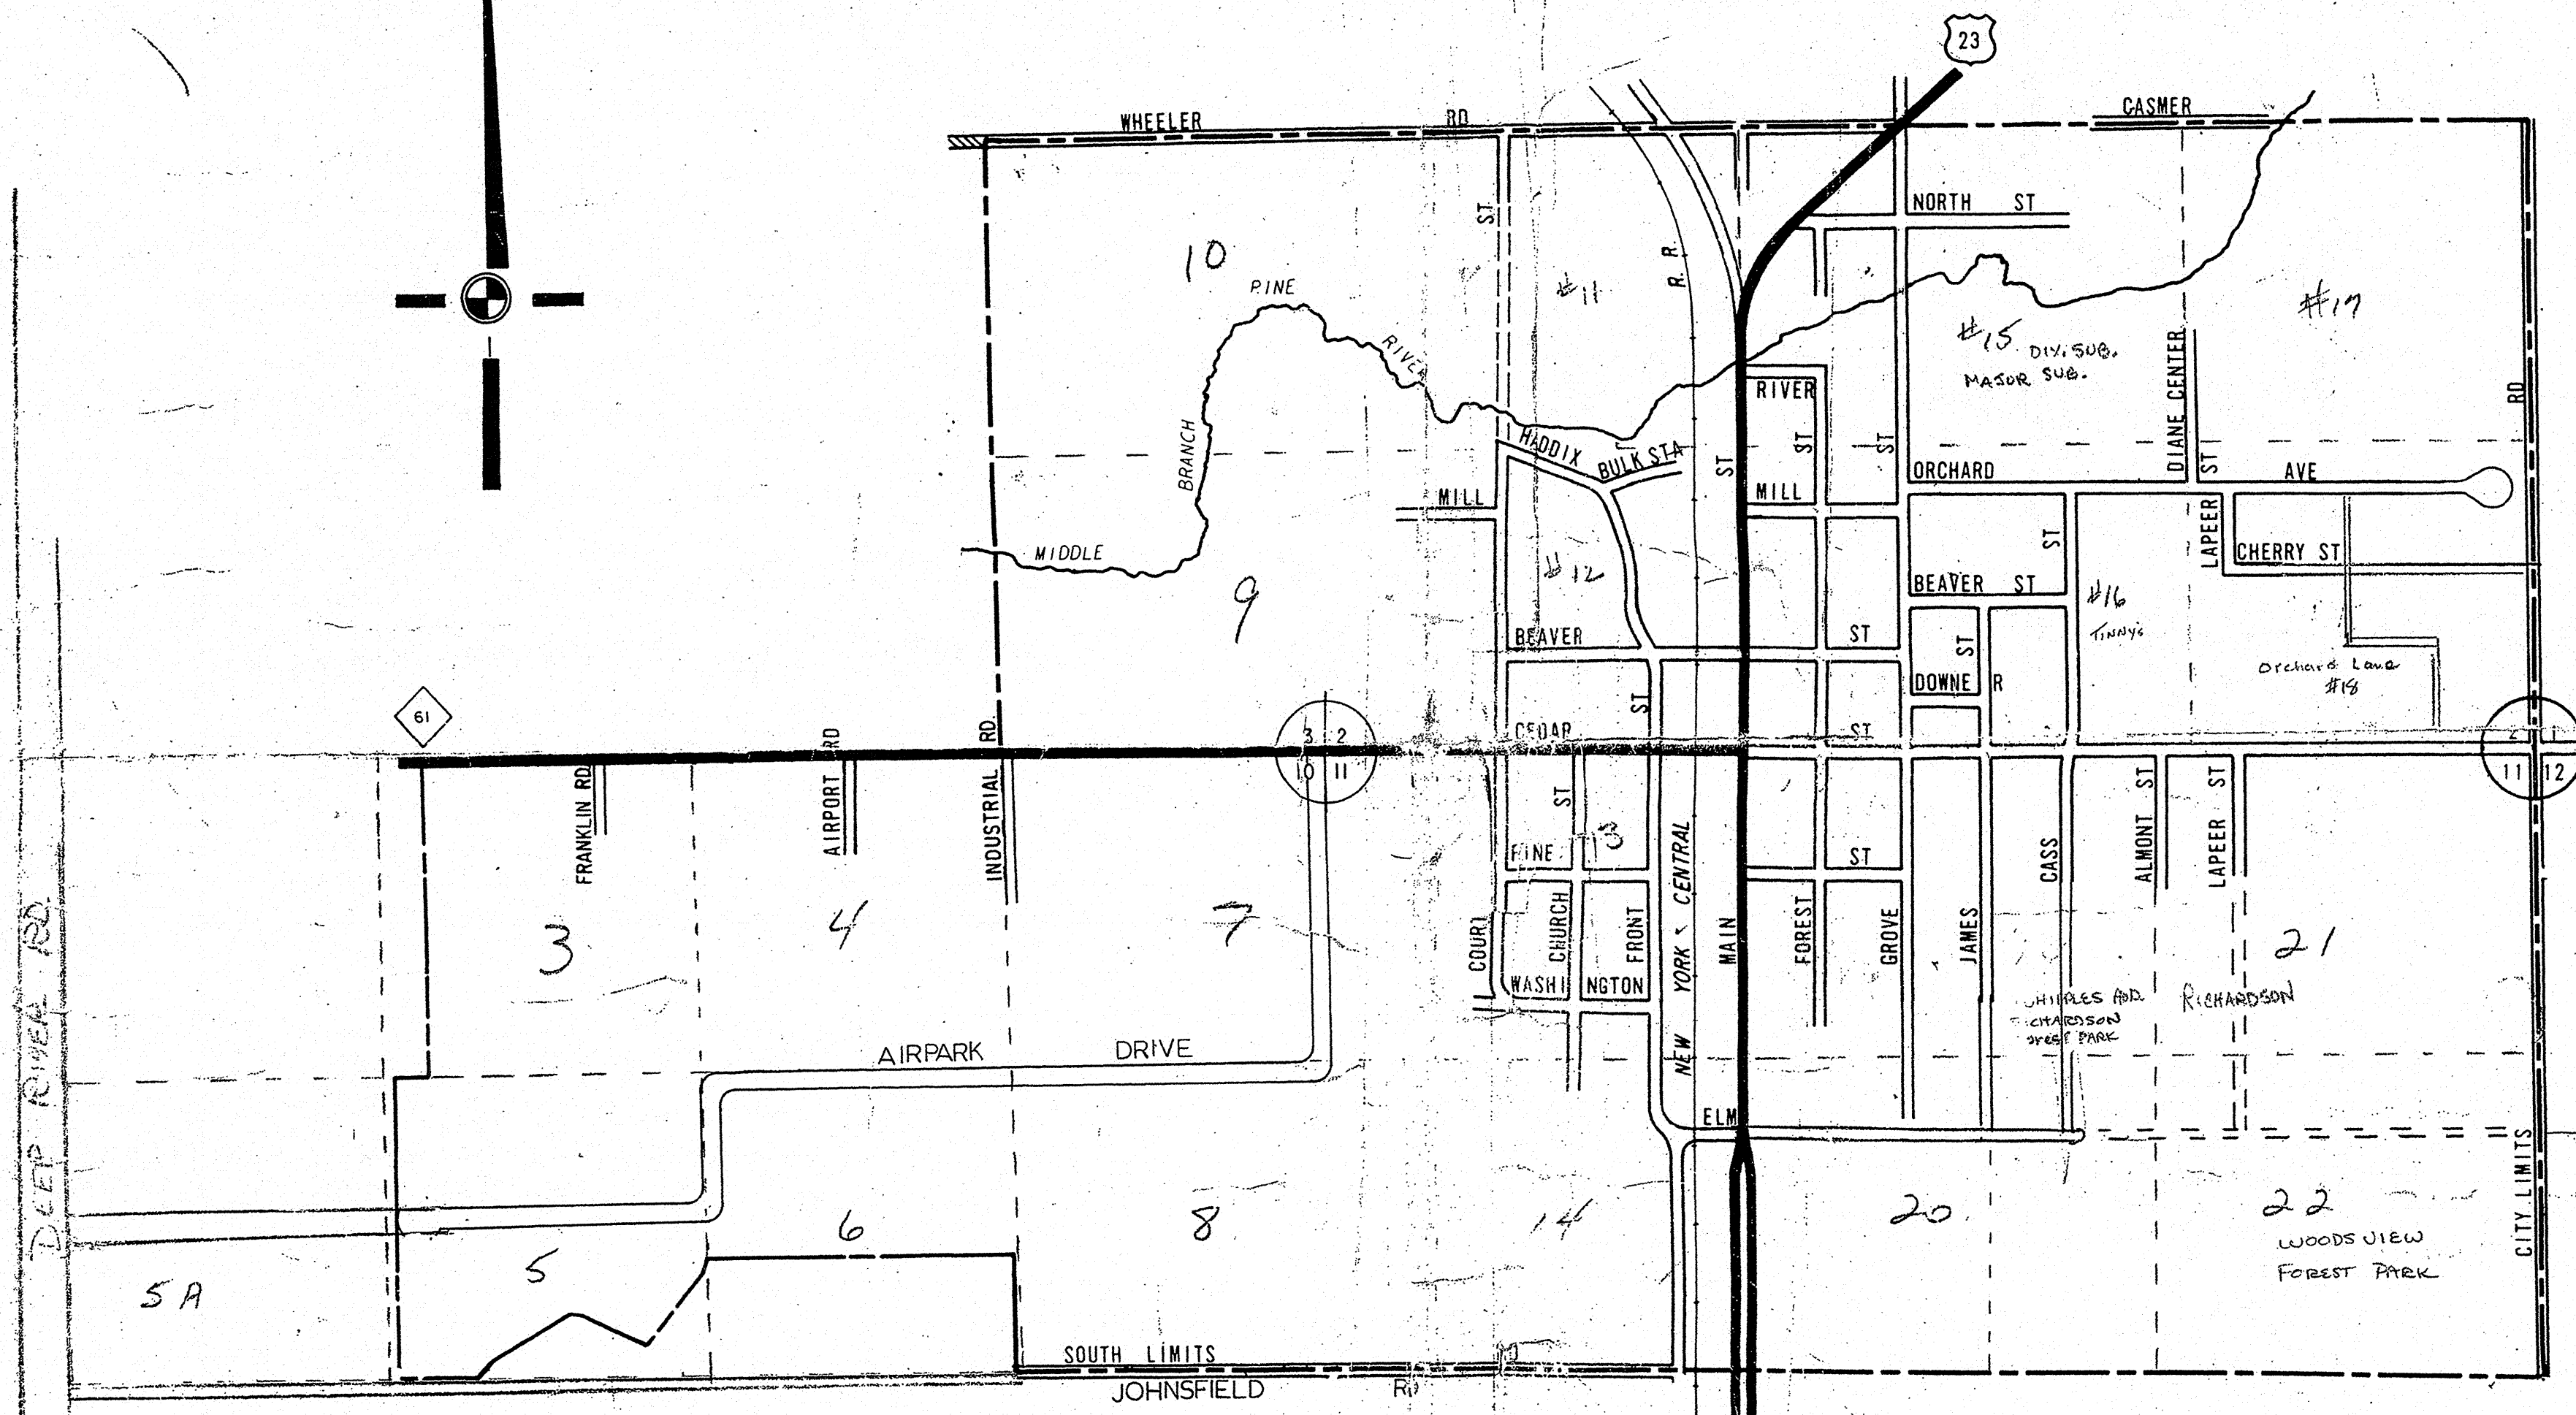

# CITY OF STANDISH

ARENAC COUNTY  
MICHIGAN

LAPEER TO  
ELM TO CITY LIMITS  
LHP 259-069