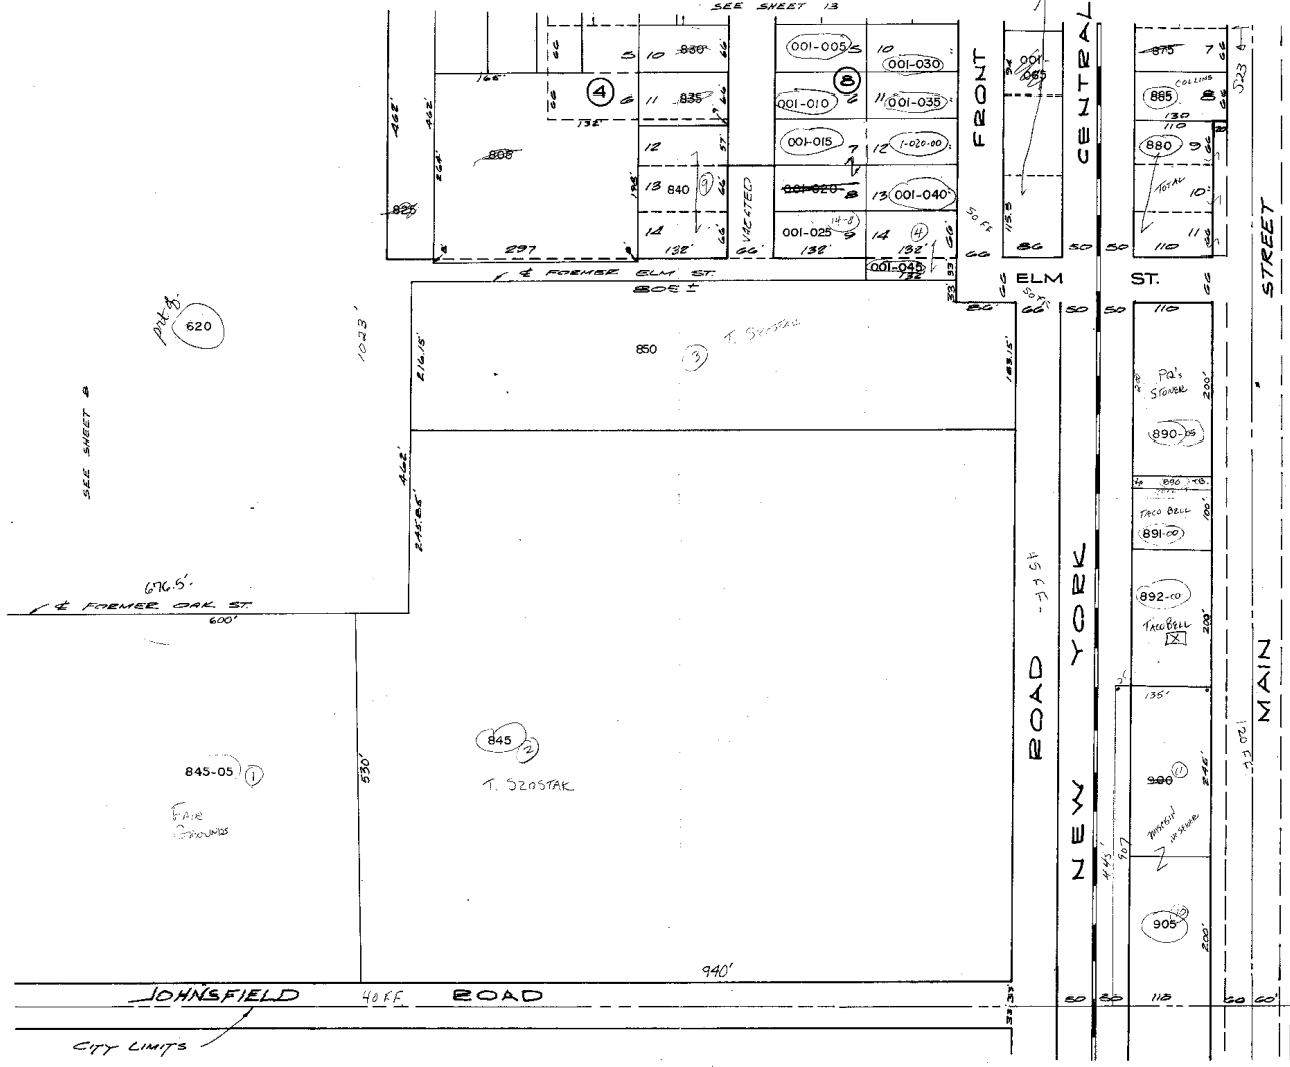

CITY OF STANDISH
ARENAC COUNTY
MICHIGAN

SHEET No. 14

1582

401

403

SEE SHEET 8

620

676.5'

845-05

FAIR GROUNDS

845

T. SZOSTAK

940'

JOHNSFIELD ROAD

CITY LIMITS

NEW YORK

CENTRAL R.R.

MAIN STREET

SEE SHEET 20